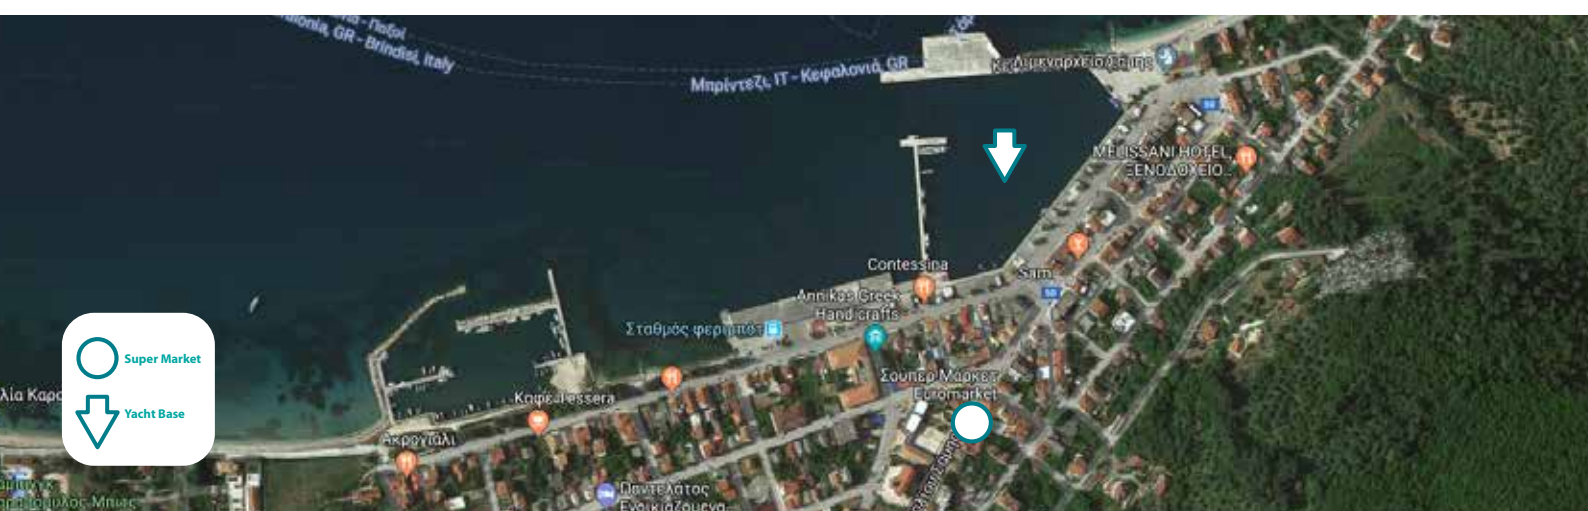

KEFALONIA BASE - SAMI PORT

Base Manager: Stamatis Voulgaris

Mobile Telephone: (+30) 6976 558 497

LOCATION

📍 Port of Sami, 280 80, Kefalonia

✈️ 24 km (approximately 50')

🎯 Our staff will wait for you at the yachts, moored close to the port authorities' premises until sunset. If your arrival is later than this you will board alone, finding the keys on the chart table of the yacht. Check-in procedures will take place the following morning.

TRANSPORTATION

PUBLIC TAXI: Approximate cost for max 4 passengers, €60,-

PUBLIC BUS: Sami to Poros bus, €4,-/person

SHOPPING

Mini market is located within walking distance from the yachts and is open from 09:00 until 22:00 all week.

SERVICES

Pre - organised private transfer / Provisioning service / SUP / WiFi
contact us at info@nomicos-yachts.com or **(+30) 210 9851 385** (working hours)

Nomicos Yachts LTD

T: [+30] 210 9851 385 | www.nomicos-yachts.com | info@nomicos-yachts.com

VAT no.: EL 095731316